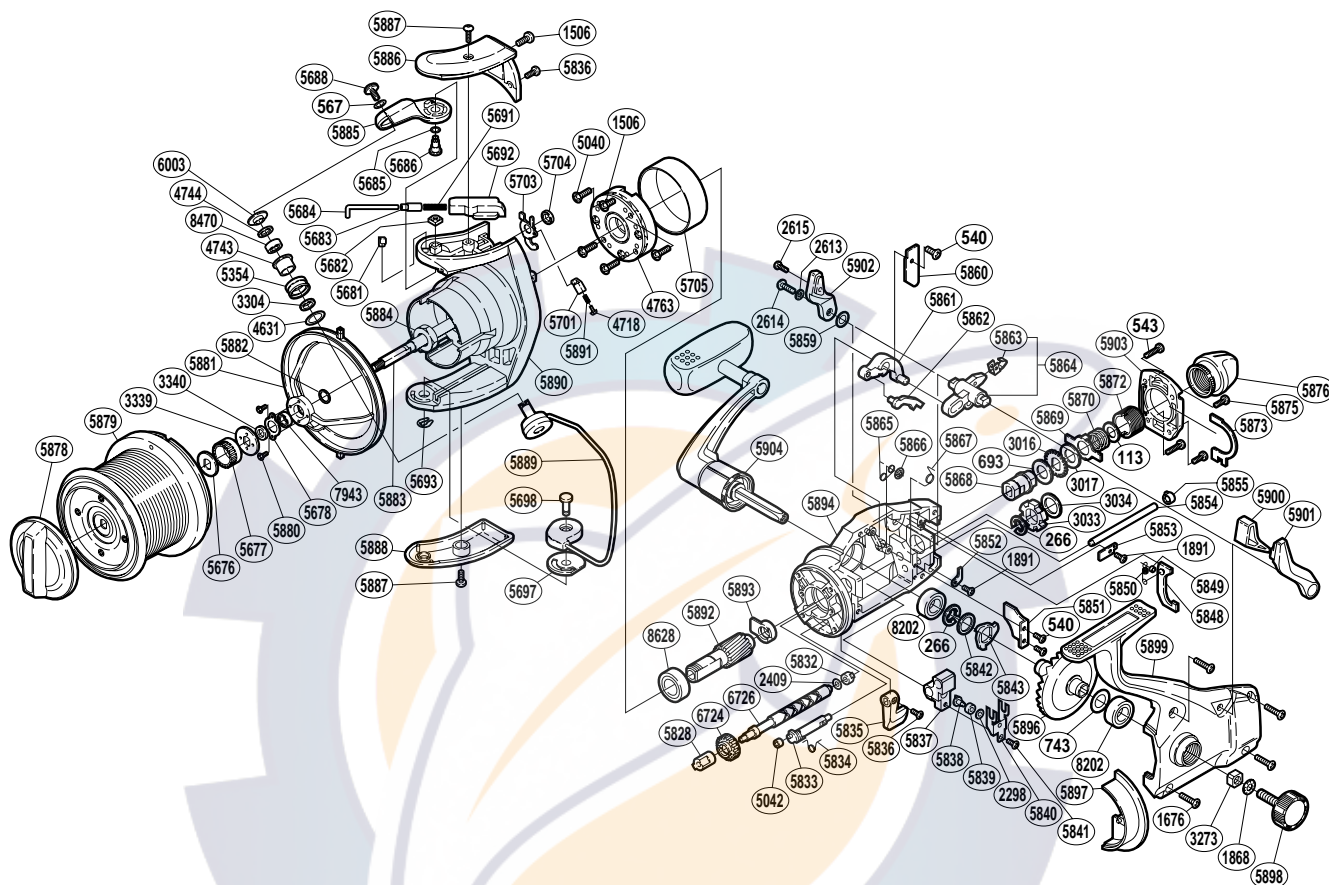

## BIG-BTR-LC

Part No.	Description	Part No.	Description	Part No.	Description
RD 0113	Tension Spring Washer (B)	RD 5691	Bail Spring	RD 5870	Free Spool Tension Spring
RD 0266	"C" Lock	RD 5692	Bail Spring Guide (B)	RD 5872	Free Spool Tension Screw
RD 0540	Multi-Purpose Screw (A)	RD 5693	"U" Lock	RD 5873	Dial Retainer
RD 0543	Rear Protector Screw (long)	RD 5697	Bail Hold Support Spacer	RD 5875	Rear Protector Screw (short)
RD 0567	Lock Washer	RD 5698	Bail Hold Support Shaft	RD 5876	BaitRunner Tension Dial
RD 0693	Free Spool Tension Washer (cloth)	RD 5701	Lever Spring Guide (B)	RD 5878	Drag Knob
RD 0743	Drive Gear Washer	RD 5703	Bail Trip Lever	RD 5879	Spool Assembly
RD 1506	Multi-Purpose Screw (B)	RD 5704	Trip Lever Spacer	RD 5880	Bearing Retainer Screw
RD 1676	Side Cover Screw	RD 5705	Roller Clutch Ring	RD 5881	Line Safety Guard
RD 1868	Handle Lock Washer	RD 5828	Worm Bushing (front)	RD 5882	Line Safety Guard Washer
RD 1891	Multi-Purpose Screw (C)	RD 5832	Worm Bushing (rear)	RD 5883	Main Shaft
RD 2298	Spacer	RD 5833	Anti-Reverse Cam	RD 5884	Rotor Nut
RD 2409	Worm Shaft Spacer	RD 5834	Anti-Reverse Cam Spring	RD 5885	Bail Arm
RD 2613	Lock Washer	RD 5835	Anti-Reverse Lever	RD 5886	Bail Spring Cover
RD 2614	Clutch Arm Screw	RD 5836	Multi-Purpose Screw (D)	RD 5887	Multi-Purpose Screw (E)
RD 2615	BaitRunner Lever Screw	RD 5837	Oscillating Slider	RD 5888	Bail Hold Support Guard
RD 3016	Click Gear	RD 5838	Oscillating Pawl	RD 5889	Bail Assembly
RD 3017	Free Spool Tension Washer (B)	RD 5839	Oscillating Slider Bushing	RD 5890	Rotor
RD 3033	BaitRunner Ratchet	RD 5840	Oscillating Slider Retainer	RD 5891	Bail Trip Lever Spring
RD 3034	Ratchet Spacer	RD 5841	Slider Retainer Screw	RD 5892	Pinion Gear
RD 3273	Handle Screw Lock	RD 5842	Drive Gear Ratchet Spacer	RD 5893	Pinion Bushing
RD 3304	Bearing Spacer	RD 5843	Drive Gear Ratchet	RD 5894	Body
RD 3339	Spool Support (B)	RD 5848	BaitRunner Pawl	RD 5896	Drive Gear
RD 3340	Line Safety Guard Spacer	RD 5849	Spring Retainer	RD 5897	Side Cover Flange
RD 4631	Spacer	RD 5850	BaitRunner Pawl Spring	RD 5898	Handle Screw Cap
RD 4718	Lever Spring Guide (A)	RD 5851	Worm Shaft Retainer	RD 5899	Side Cover
RD 4743	Line Roller Bushing	RD 5852	Dial Click	RD 5900	BaitRunner Lever Bridge
RD 4744	Roller Bearing Seal	RD 5853	BaitRunner Pawl Guide	RD 5901	BaitRunner Lever Arm (L)
RD 4763	Roller Clutch Assembly	RD 5854	Oscillating Guide	RD 5902	BaitRunner Lever Arm (R)
RD 5040	Roller Clutch Screw	RD 5855	Oscillating Guide Holder	RD 5903	Rear Protector
RD 5042	Anti-Reverse Cam Ring	RD 5859	BaitRunner Lever Spacer	RD 5904	Handle Assembly
RD 5354	Line Roller	RD 5860	Clutch Pawl Guard	RD 6003	Line Roller Washer
RD 5677	Spool Support (A)	RD 5861	Clutch Lever	RD 6474	Spool Washer
RD 5678	Bearing Retainer	RD 5862	Clutch Pawl	RD 6724	Idle Gear (B)
RD 5681	Angle Controller	RD 5863	Clutch Arm Cover	RD 6726	Worm Shaft (B)
RD 5682	Bail Arm Nut	RD 5864	Clutch Arm	RD 7943	Ball Bearing
RD 5683	Spring Guide (A) Support	RD 5865	Clutch Pawl Spring	RD 8202	Ball Bearing
RD 5684	Bail Spring Guide (A)	RD 5866	Push Nut (SPN-2)	RD 8470	Line Roller Bearing
RD 5685	Spacer	RD 5867	Clutch Spring	RD 8628	Ball Bearing
RD 5686	Bail Arm Shaft	RD 5868	Free Spool Tension Shaft		
RD 5688	Line Roller Screw	RD 5869	Eared Washer		